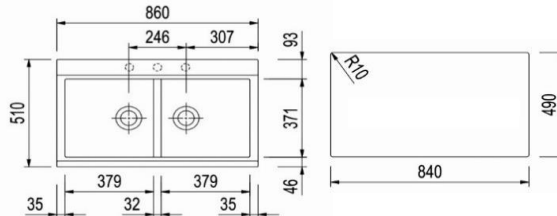

ELEGANCE Series

SINKS PROVIDED WITH
ARIAPURA NANOTECHNOLOGY

Izdelek	Artikel	Naziv	Opis	Enota mere	Cena brez DDV	Cena z DDV
	356320	KORITO KUH.PLADOS LX8620	840x510x235mm / UM-KOVINSKO ČRNA, sifon 115 mm	grt		
	356322	KORITO KUH.PLADOS LX8620	840x510x235mm / UG-POLARNO BELA, sifon 115 mm	grt		
	356323	POKROV STEKLENI ZA KORITO LX 8620	ČRNO TEMPERIRANO STEKLO 405x430 mm BLACK CRYSTAL	grt		
	356324	POKROV STEKLENI ZA KORITO LX 8620	BELO TEMPERIRANO STEKLO 405x430 mm WHITE CRYSTAL	grt