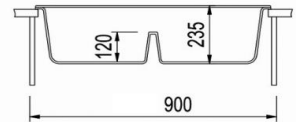

ELEGANCE Series

SINKS PROVIDED WITH
ARIAPURA NANOTECHNOLOGY

Izdelek	Artikel	Naziv	Opis	Enota mere	Cena brez DDV	Cena z DDV
	356320	KORITO KUH.PLADOS LX8620	840x510x235mm / UM-KOVINSKO ČRNA, sifon 115 mm	grt		
	356322	KORITO KUH.PLADOS LX8620	840x510x235mm / UG-POLARNO BELA, sifon 115 mm	grt		
	356323	POKROV STEKLENI ZA KORITO LX 8620	ČRNO TEMPERIRANO STEKLO 405x430 mm BLACK CRYSTAL	grt		
	356324	POKROV STEKLENI ZA KORITO LX 8620	BELO TEMPERIRANO STEKLO 405x430 mm WHITE CRYSTAL	grt