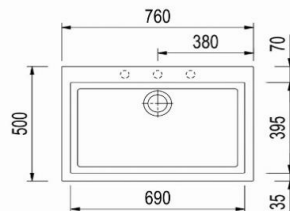

361830	KORITO KUH.PLADOS ON7610	760x505x200mm / UM-KOVINSKO ČRNA, sifon 115 mm	grt