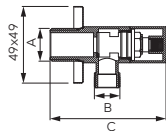

Angle valve with ceramic head and rosette

- nominal pressure: 1,0 MPa (10 bar)
- max. working temperature: 90 °C

A	B	C [mm]	connection dimensions	Index
G1/2	G3/8	74,5	1/2"x3/8"	Z293
G1/2	G1/2	74,5	1/2"x1/2"	Z294