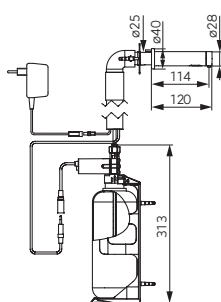

Bora Sensor touchless liquid soap dispenser

chrome

BBB122

- power supply: 230V/12V transformer
- soap container: 1 litre volume
- soap dosage: 1.4 cc/dose (different settings available)
- permissible soap viscosity: 100 - 3800 cPs
- sensor range: adjustable from 30 - 80 mm
- settings control: RC02 and RC01 remote control (detection range)