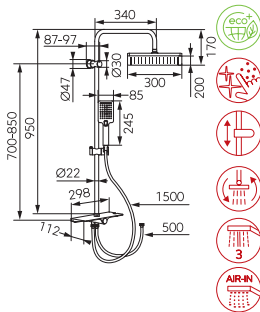

Kanto VerdeLine rainfall with shower set Rainfall shower: • Ferro Air-in System - aeration of water stream • water flow in overhead plate ~5.9 l/min (for pressure 3 bar) - water consumption reduction even up to 50% • Ferro Easy Clean System - easy limescale removal • 950 mm sliding metal bar • regulated mounting height • rectangular overhead shower plate, 300 mm x 200 mm • ball-joint - adjustable angle of overhead shower plate Shower: • Ferro Air-in System - aeration of water stream • water flow in hand shower ~5.5 l/min (for pressure 3 bar) - water consumption reduction even up to 50% • Ferro Easy Clean System - easy limescale removal • shower handle with click function switch • 3-function rectangular shower handle • streams: rain, massage, mixed • sliding handle with adjustable shower handle angle • PVC shower hose 150 cm, black Shower switch: • brass switch with ceramic click button for changing spray function of overhead shower plate	black matt	NP94VL-BL NEW