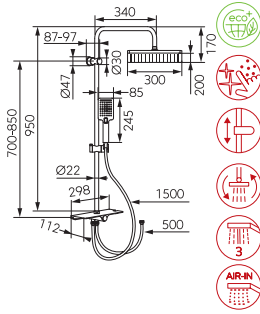

Description **Colour** **Index**

Algeo rainfall shower system and mixer

chrome **NP71-BAG7U**

- Rainfall shower:
- metal bar 1100 mm
 - regulated mounting height
 - regulated distance of rainfall from wall allowing easy mounting
 - shower head plate - Ø 200 mm
 - ball-joint - adjustable angle of overhead shower plate
 - Ferro Easy Clean System
 - easy limescale removal
 - soapbox
 - metal switch with ceramic insert
- Shower:
- shower handle diameter 110 mm
 - 3-function shower handle
 - streams: rain, massage, mixed
 - Ferro Easy Clean System
 - easy limescale removal
 - 150 cm metal braided shower hose
- Shower mixer:
- ceramic cartridge
 - wall-mounting
 - G1/2 eccentric connection spacing 150 ± 20 mm
 - G1/2 shower connection
 - upper fitting

Algeo Square rainfall shower system and mixer

chrome **NP74-BAQ7U**

- Rainfall shower:
- metal bar 1130 mm
 - regulated mounting height
 - regulated distance of rainfall from wall allowing easy mounting
 - 200 x 200 mm rectangular shower head plate
 - integrated wall mounting with rainfall bar
 - ball-joint - adjustable angle of overhead shower plate
 - Ferro Easy Clean System
 - easy limescale removal
 - practical, flat shelf for cosmetics with adjustable mounting
 - metal switch with ceramic insert
- Shower mixer:
- ceramic cartridge
 - wall-mounting
 - G1/2 eccentric connection spacing 150 ± 20 mm
 - G1/2 shower connection
 - upper fitting
- Shower:
- 75 x 75 mm shower handle
 - 1-function shower handle
 - stream: rain
 - Ferro Easy Clean System
 - easy limescale removal
 - 150 cm shower hose in metal braid