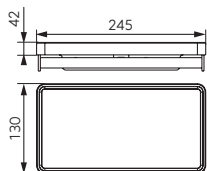

Shelf with double toilet paper holder	steel/white	65581.1