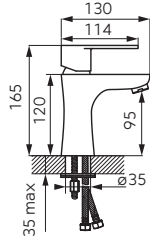

LEED/BREEAM MIXERS

Description	Colour	Index
Algeo standing washbasin mixer • ceramic cartridge • single hole assembly • G5/4 automatic drain plug • M24x1 aerator • G3/8 - M10x1 flexible connections	chrome	BAG2-LB
Maximal flow rate for dynamic pressure		
Stream: laminar - aerated		
1,50 bar (21 psi) → 2,7 l/min (0,71 gpm US)		
3,00 bar (43 psi) → 2,7 l/min (0,72 gpm US)		
4,14 bar (60 psi) → 3,0 l/min (0,79 gpm US)