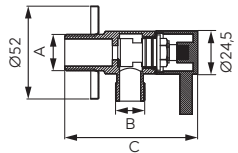

Angle valve with ceramic head and rosette

NEW

Available in Q1 2023

- ceramic head
- no contact of flowing water with paint finish
- nominal pressure: 1,0 MPa (10 bar)
- max. working temperature: 100°C
- finish: gold, PVD coating

A	B	C [mm]	connection dimensions	Index
G1/2	G3/8	75	1/2"x3/8"	Z295-G
G1/2	G1/2	75	1/2"x1/2"	Z296-G