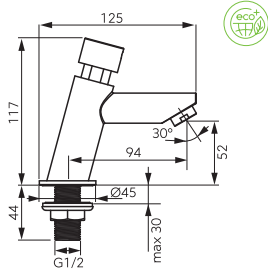

Description	Colour	Index
Prestige Pro automatic shut-off washbasin mixer with water flow control • flow time factory setting: 15 s. • outflow time: adjustable from 10 - 20 s • min. water flow at dynamic pressure of 0.3 MPa (3 bar): 11 l/min. • max. water temperature: 90°C • recommended water temperature: 65°C • recommended dynamic pressure range: 0,1 MPa ≤ P ≤ 0,5 MPa • max. static pressure: 1 MPa (10 bar) • flow time at dynamic pressure 0.3 MPa (3 bar): Regulated 15 ± 5 s • starting force (button push): up to 65 N • water inlet connection 1 x G1/2 MT • for cold or pre-mixed water; recommended mixers: MM10 - 3/8" mechanical mixer MT15B - 1/2" thermostatic mixer	chrome	Z501