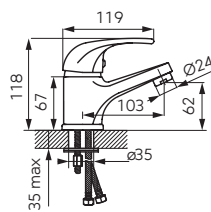

Description	Colour	Index
Vasto standing washbasin mixer • ceramic cartridge • single hole assembly • G5/4 automatic drain plug • aerator M24x1 • G3/8 - M10x1 flexible connections	chrome	BVA2-LB
Maximal flow rate for dynamic pressure		
Stream: laminar - aerated		
1,50 bar (21 psi) → 2,8 l/min (0,74 gpm US)		
3,00 bar (43 psi) → 2,8 l/min (0,74 gpm US)		
4,14 bar (60 psi) → 3,0 l/min (0,80 gpm US)