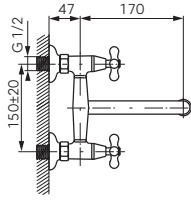

Description	Colour	Index
Wall-mounted sink mixer • ceramic heads • wall-mounting • M22x1 flow regulator • swivel spout • G1/2 eccentric connection spacing 150 ± 20 mm	chrome	XD5