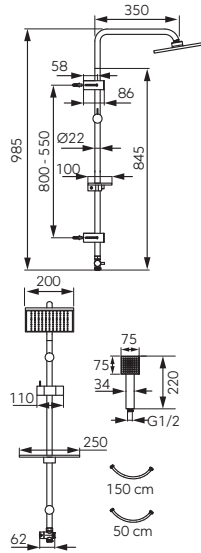

Description	Colour	Index
Squerto Lux sliding shower set with rainfall Rainfall shower: • 985 mm sliding metal bar • adjustable spacing distance between holders - possibility of mounting in existing wall openings • shower head plate dimension 200 x 200 mm • ball-joint - adjustable angle of overhead shower plate • practical, flat shelf for cosmetics with adjustable mounting Shower: • 1-function shower handle • streams: rain • Ferro Easy Clean System - easy limescale removal • 150 cm metal braided shower hose • 50 cm PVC connecting hose with G1/2 nut - universal connection to any bath tub or shower faucet Shower switch: • metal switch with ceramic insert	chrome	NP24