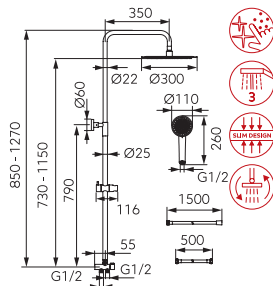

Wizard Pro Black sliding shower set with rainfall

black matt **NP47-BL**

NEW

1. Rainfall shower:
2. sliding metal bar with adjustable length, 850 - 1270 mm
   - regulated height rainfall head - adjusting the height of the set to your height
   - round SLIM stainless steel shower head, Ø 300 mm
   - ball-joint - adjustable angle of overhead shower plate
   - Ferro Easy Clean System - easy limescale removal

1. Shower:
- 3-function round shower handle
  - streams: rain, massage, mixed
  - sliding handle with adjustable shower handle angle
  - Ferro Easy Clean System - easy limescale removal
  - PVC shower hose 150 cm

1. Shower switch:
2. brass switch with ceramic head
   - connecting hose 50 cm with a 1/2 nut - universal connection to any bath or shower mixer