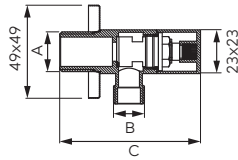

ANGLE VALVES

Description

Angle valve with ceramic head and rosette

NEW

- ceramic head
- no contact of flowing water with paint finish
- nominal pressure: 1,0 MPa (10 bar)
- max. working temperature: 100°C
- finish: black matt

A	B	C [mm]	connection dimensions	Index
G1/2	G3/8	74,5	1/2"x3/8"	Z293-BL
G1/2	G1/2	74,5	1/2"x1/2"	Z294-BL