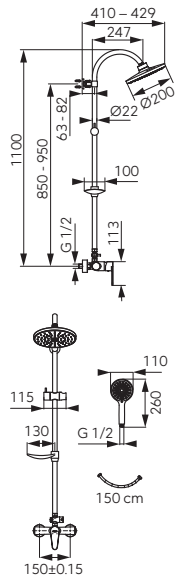

Description **Colour** **Index**

Algeo rainfall shower system and mixer

chrome **NP71-BAG7U**

1. Rainfall shower:
2. metal bar 1100 mm
   - regulated mounting height
   - regulated distance of rainfall from wall allowing easy mounting
   - shower head plate - Ø 200 mm
   - ball-joint - adjustable angle of overhead shower plate
   - Ferro Easy Clean System
   - easy limescale removal
   - soapbox
   - metal switch with ceramic insert
3. Shower:
4. shower handle diameter 110 mm
   - 3-function shower handle
   - streams: rain, massage, mixed
   - Ferro Easy Clean System
   - easy limescale removal
   - 150 cm metal braided shower hose
5. Shower mixer:
6. ceramic cartridge
   - wall-mounting
   - G1/2 eccentric connection spacing 150 ± 20 mm
   - G1/2 shower connection
   - upper fitting