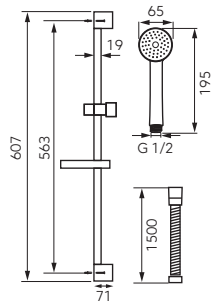

Description	Colour	Index
Simpla sliding shower set • 1-function shower handle • stream: rain • 607 mm sliding metal bar • Ferro Easy Clean System - easy limescale removal • oval chrome soap dish included with set	chrome	N120