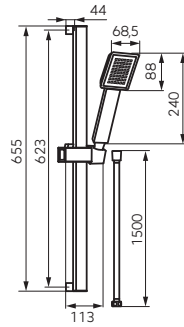

Sinus sliding shower set • 655 mm sliding metal bar • 1-function shower handle • stream: rain • Ferro Easy Clean System - easy limescale removal • 150 cm shower hose in brass braid • shower hose with conical tip • blister packing	chrome	N170B