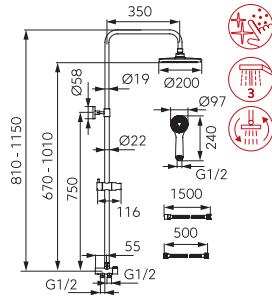

SHOWER SETS WITH RAINFALL

Description	Colour	Index

Wizard sliding shower set with rainfall

chrome **NP45**

1. Rainfall shower:
2. sliding metal bar with adjustable length, 810 - 1150 mm
   - round plastic overhead shower plate, Ø 200 mm
   - ball-joint - adjustable angle of overhead shower plate
   - Ferro Easy Clean System - easy limescale removal

1. Shower:
- 3-function round shower handle
  - streams: rain, massage, mixed
  - sliding handle made of plastic with adjustable shower handle angle
  - Ferro Easy Clean System - easy limescale removal
  - 150 cm steel braided shower hose

1. Shower switch:
2. brass switch with ceramic head