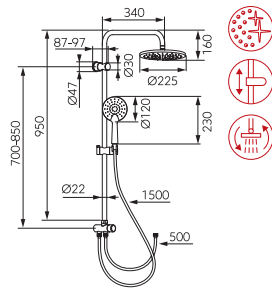

Description	Colour	Index

Coppa rainfall with shower set

Rainfall shower:

- Auto Clean System - automatic removal of limescale from overhead shower plates
- 950 mm sliding metal bar
- regulated mounting height
- round overhead shower plate, Ø 225 mm
- ball-joint - adjustable angle of overhead shower plate

Shower:

- Auto Clean System - automatic removal of limescale from shower handle
- 1-function rounded shower handle
- stream: rain
- sliding handle with adjustable shower handle angle
- 150 cm steel braided shower hose

Shower switch:

- brass switch with ceramic click button for changing spray function of overhead shower plate

chrome **NP92**
NEW