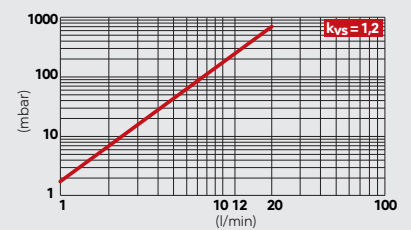

1/2" thermostatic mixer for touchless mixers • max. water temperature: 90°C • max. working pressure: 0.5 bar - 10.0 bar (7 - 145 PSI) • water inlet connection: 3 x 1/2" MT • temperature control range: 30 - 70°C • check valves: 2 pcs (on inlets) • max. flow at Δp 1,5 bar: 25 l/min • K_{VS}: 1.2 m³/h • stability of mixed temperature: 3K at 15K hot water temperature change • burn protection: flow cut-off function in the absence of cold water • additional security features: body with anti-scaling coating	MT15B