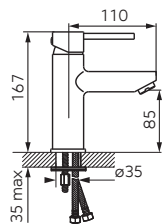

Description	Colour	Index
Fiesta standing washbasin mixer • ceramic cartridge • single hole assembly • G5/4 click-clack drain plug • aerator M24x1 • G3/8 - M10x1 flexible connections	chrome	BF12-LB
Maximal flow rate for dynamic pressure		
Stream: laminar - aerated		
1,50 bar (21 psi) → 2,6 l/min (0,69 gpm US)		
3,00 bar (43 psi) → 2,6 l/min (0,69 gpm US)		
4,14 bar (60 psi) → 2,9 l/min (0,77 gpm US)