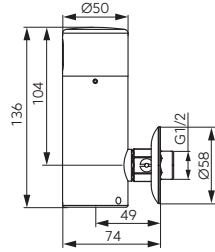

Zephyr Sensor touchless urinal valve • power supply: 9V battery • water inlet connection: 2 x 1/2" MT • max. working pressure: 1.0 bar - 8.0 bar (14.5-116 PSI) • automatic flushing: 1 x 24 h • sensor range factory settings: 600 mm • sensor range: adjustable from 80 - 300 mm • flushing time factory settings: 6 s • flow rate factory settings: ~1.0 l/cycle (for dynamic pressure 1 bar) • flushing time: adjustable from 3 - 20 s • settings control: RC01 remote control	chrome	BBB211