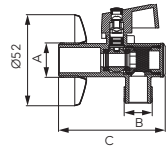

Ball valve with filter with rosette and metal knob

- nominal pressure: 1.0 MPa (10 bar)
- max. working temperature: 100 °C

A	B	C [mm]	connection dimensions	Index
G1/2	G3/8	63	1/2"x3/8"	Z1238KF
G1/2	G1/2	63	1/2"x1/2"	Z1212KF
G1/2	G3/4	63	1/2"x3/4"	Z1234KF