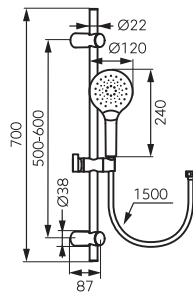

SHOWER SETS

Description

Mulo sliding shower set

- 3-function shower handle with built-in click button
- Ferro Easy Clean System - easy limescale removal
- streams: rain, massage, mixed
- PVC shower hose 150 cm
- 700 mm sliding metal bar
- sliding handle with adjustable shower handle angle
- vertical adjustable wall holders
- when replacing the current shower set, it is possible to adjust the spacing of wall holders to the existing openings in the range 500 – 600 mm

chrome

Index

N334

NEW