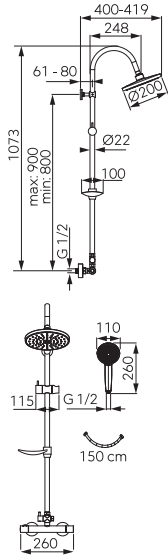

Trinity rainfall shower system and thermostatic mixer

Colour: chrome
Index: NP71-TRM7U

1. Rainfall shower:
2. metal bar 1100 mm
   - regulated mounting height
   - regulated distance of rainfall from wall allowing easy mounting
   - shower head plate - Ø 200 mm
   - ball-joint - adjustable angle of overhead shower plate
   - Ferro Easy Clean System - easy limescale removal
   - soapbox
   - metal switch with ceramic insert
3. Shower:
4. Shower handle diameter 110 mm
   - 3-function shower handle
   - streams: rain, massage, mixed
   - Ferro Easy Clean System - easy limescale removal
   - 150 cm metal braided shower hose
5. Thermostatic mixer:
6. thermostatic regulator
   - Safe Touch System - the body does not heat up
   - Safe Stop 38°C - hot water lock
   - wall-mounting
   - G1/2 eccentric connection spacing 150 ± 20 mm
   - G1/2 shower connection - upper fitting