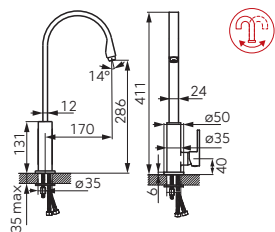

Description	Colour	Index
Standing sink mixer • ceramic cartridge • single hole assembly • M18x1 flow regulator • swivel spout • flexible connections G3/8 - M10x1	black	BZI4BL