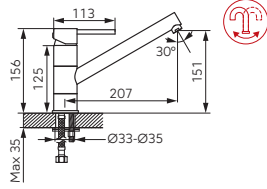

Description

Colour

Index

Standing sink mixer

chrome

BF14

- ceramic cartridge
- single hole assembly
- M18x1 flow regulator
- swivel spout
- flexible connections
G3/8 - M10x1

		Description	Colour	Index
		 Standing washbasin mixer <ul style="list-style-type: none"> • ceramic cartridge • single hole assembly • G5/4 gold metal click-clack • M24x1 flow regulator • G3/8 - M10x1 flexible connections 	gold	BFI2G NEW
		 Standing washbasin mixer with swivel spout <ul style="list-style-type: none"> • swivel spout • ceramic cartridge • single hole assembly • M18x1 flow regulator • G3/8 - M10x1 flexible connections 	gold	BFI2AG NEW
		 Standing counter washbasin mixer <ul style="list-style-type: none"> • ceramic cartridge • single hole assembly • M24x1 flow regulator • swivel spout • G3/8 - M10x1 flexible connections 	gold	BFI2LG NEW
		Bidet standing mixer <ul style="list-style-type: none"> • ceramic cartridge • single hole assembly • G5/4 automatic gold metal drain plug • M24x1 flow regulator with ball joint • G3/8 - M10x1 flexible connections 	gold	BFI6G NEW
		Wall-mounted shower mixer <ul style="list-style-type: none"> • ceramic cartridge • wall-mounting • G1/2 eccentric connection spacing 150 ± 20 mm • G1/2 shower connection • shower set not included <p>For the mixer, we recommend shower set in gold color, N365G sliding set or U365G spot set</p>	gold	BFI7G NEW
		Wall-mounted bath mixer <ul style="list-style-type: none"> • ceramic cartridge • automatic bath/shower switch with a lock • M28x1 flow regulator • G1/2 eccentric connection spacing 150 ± 20 mm • shower set not included <p>For the mixer, we recommend shower set in gold color, N365G sliding set or U365G spot set</p>	gold	BFI1G NEW