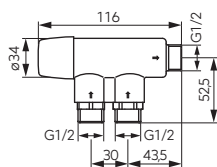

Soap dispenser control unit • setting soap dose volume • return to factory settings • temporary shutdown • filling the system after refilling the tank	white	RC02