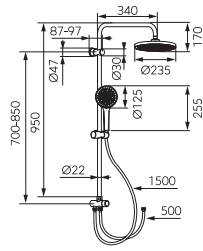

SHOWER SETS WITH RAINFALL

Description

Colour

Index

Vepa rainfall with shower set

chrome

NP93

NEW

Rainfall shower:

- 950 mm sliding metal bar
- regulated mounting height
- round overhead shower plate with black insert, Ø 235 mm
- ball-joint - adjustable angle of overhead shower plate
- Ferro Easy Clean System - easy limescale removal

Shower:

- 3-function round shower handle with black insert
- streams: rain, massage, mixed
- sliding handle with adjustable shower handle angle
- Ferro Easy Clean System - easy limescale removal
- 150 cm shower hose, PVC

Shower switch:

- brass switch with ceramic click button for changing spray function of overhead shower plate