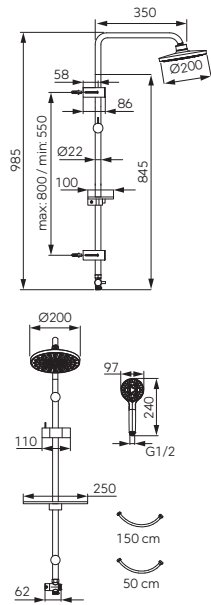

Description	Colour	Index

Rondo Lux sliding shower set with rainfall

chrome **NP23**

1. Rainfall shower:
2. sliding shower set with rainfall
   - 985 mm sliding metal bar
   - adjustable spacing distance between holders - possibility of mounting in existing wall openings
   - ball-joint - adjustable angle of overhead shower plate
   - practical, flat shelf for cosmetics with adjustable mounting

1. Shower:
2. shower head plate - Ø 200 mm
   - shower handle - Ø 100 mm
   - 3-function shower handle
   - streams: rain, massage, mixed
   - Ferro Easy Clean System - easy limescale removal
   - 150 cm metal braided shower hose
   - 50 cm PVC connecting hose with G1/2 nut - universal connection to any bath tub or shower faucet

1. Shower switch:
2. metal switch with ceramic insert