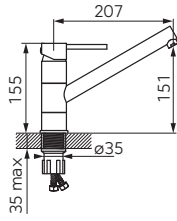

Description

Colour

Index

Standing sink mixer

chrome

BF14

- ceramic cartridge
- single hole assembly
- M18x1 flow regulator
- swivel spout
- flexible connections
  G3/8 - M10x1