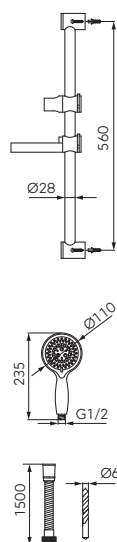

Emo sliding shower set • 5-function shower handle • streams: rain, massage, mixed, light, mist • shower handle – Ø 80 mm • 570 mm sliding metal bar • Ferro Easy Clean System - easy limescale removal • 150 cm shower hose in metal braid • shower hose with conical tip • chrome soap dish included with set	chrome	N140B