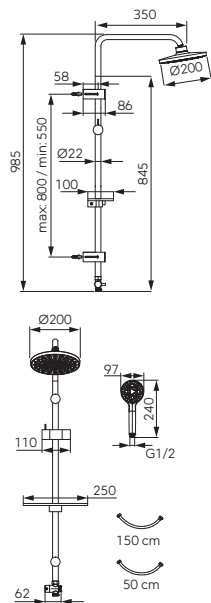

Rondo Lux Black sliding shower set with rainfall

black **NP23-BL**

1. Rainfall shower:
2. 985 mm sliding metal bar
   - adjustable spacing distance between holders - possibility of mounting in existing wall openings
   - shower head plate - Ø 200 mm
   - ball-joint - adjustable angle of overhead shower plate
   - practical, flat shelf for cosmetics with adjustable mounting

1. Shower:
2. shower handle - Ø 100 mm
   - 3-function shower handle
   - streams: rain, massage, mixed
   - Ferro Easy Clean System - easy limescale removal
   - PVC shower hose 150 cm
   - 50 cm PVC connecting hose with G1/2 nut - universal connection to any bath tub or shower faucet

1. Shower switch:
2. metal switch with ceramic insert