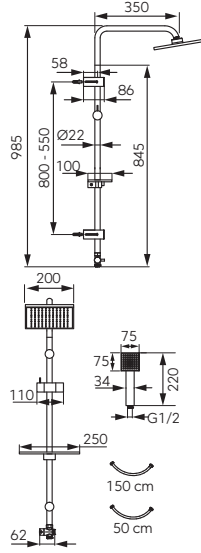

Squerto Lux Black sliding shower set with rainfall Rainfall shower: • sliding shower set with rainfall • 985 mm sliding metal bar • adjustable spacing distance between holders - possibility of mounting in existing wall openings • ball-joint - adjustable angle of overhead shower plate • practical, flat shelf for cosmetics with adjustable mounting Shower: • shower head plate dimension 200 x 200 mm • shower handle - Ø 100 mm • 1-function shower handle Streams: rain • Ferro Easy Clean System - easy limescale removal • PVC shower hose 150 cm • 50 cm PVC connecting hose with G1/2 nut - universal connection to any bath tub or shower faucet Shower switch: • metal switch with ceramic insert	black	NP24-BL