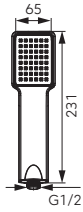

Description	Colour	Index
Quadro spray handle • 1-function • stream: rain • Ferro Easy Clean System - easy limestone removal	chrome	S110-LA
Maximal flow rate for dynamic pressure		
Stream: spray		
1,50 bar (21 psi) → 4,5 l/min (1,90 gpm US)		
3,00 bar (43 psi) → 5,0 l/min (1,32 gpm US)		
5,50 bar (80 psi) → 5,1 l/min (1,35 gpm US)