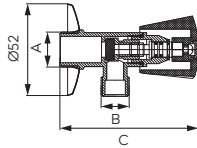

ANGLE VALVES

Description

Mushroom valve

- nominal pressure: 1,0 MPa (10 bar)
- max. working temperature: 100 °C

A	B	C [mm]	connection dimensions	Index
G1/2	G3/8	81,5	1/2"x3/8" with coupling for copper pipe Ø10 mm	Z240
G1/2	G3/8	81,5	1/2"x3/8"	Z241*
G1/2	G1/2	81,5	1/2"x1/2"	Z220
G1/2	G3/4	81,5	1/2"x3/4"	Z230