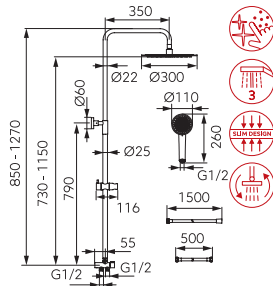

SHOWER SETS WITH RAINFALL

Description	Colour	Index

Wizard Pro sliding shower set with rainfall

chrome **NP47**

1. Rainfall shower:
2. sliding metal bar with adjustable length, 850 - 1270 mm
   - round SLIM stainless steel shower head, Ø 300 mm
   - ball-joint - adjustable angle of overhead shower plate
   - Ferro Easy Clean System - easy limescale removal

1. Shower:
- 3-function round shower handle
  - streams: rain, massage, mixed
  - sliding handle made of plastic with adjustable shower handle angle
  - Ferro Easy Clean System - easy limescale removal
  - PVC shower hose 150 cm

1. Shower switch:
2. brass switch with ceramic head