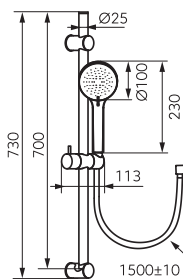

Description

Rillo sliding shower set

- 700 mm sliding metal bar
- adjustable slide bar mount holders in range 50-67 cm
- top mount adjustment – possibility of mounting in existing wall openings
- 3-function shower handle
- streams: rain, massage, mixed
- Ø 100 mm
- Ferro Easy Clean System - easy limescale removal
- PVC shower hose 150 cm
- shower hose with conical tip

bright gold

N365G

NEW

Available in Q1 2023