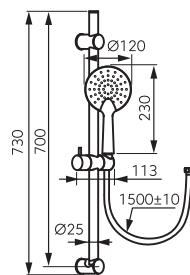

Description

Phila Black sliding shower set

- Auto Clean System - automatic removal of limescale from shower handle nozzles
- adjustable bar mount spacing - top mount adjustment
- 730 mm sliding metal bar
- 1-mode shower handle
- spray mode: rain
- 150 cm PVC shower hose
- conical hose tip

black mat

N375BL-B