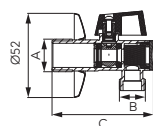

Ball valve with filter and aluminium handle

- nominal pressure: 1.0 MPa (10 bar)
- max. working temperature: 100 °C

A	B	C [mm]	connection dimensions	Index
G1/2	G1/2	61	1/2"x1/2"	EZ1212KF*
G1/2	G3/4	61	1/2"x3/4"	EZ1234KF*

* Available while stock lasts