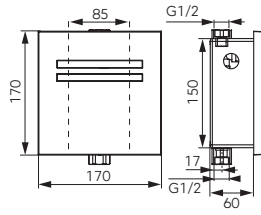

Description	Colour	Index
Zephyr Sensor touchless built-in urinal valve • power supply: 9V battery • water inlet connection: 2 x 1/2" FT (inlet and outlet) • max. working pressure: 0.5 bar - 8.0 bar (7-116 PSI) • automatic flushing: 1 x 24 h • sensor range factory settings: 600 mm • flushing time factory settings: 6 s • flow rate factory settings: ~1.0 l/cycle (for dynamic pressure 1 bar) • flushing time: adjustable from 3 - 20 s • settings control: RC01 remote control	chrome	BBB201