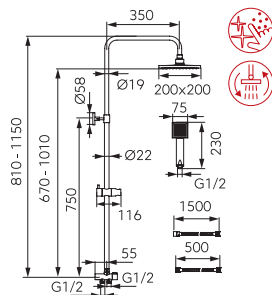

Wizard Square sliding shower set with rainfall

chrome **NP46**

1. Rainfall shower:
2. sliding metal bar with adjustable length, 810 - 1150 mm
   - square plastic overhead shower plate, 200 mm x 200 mm
   - ball-joint - adjustable angle of overhead shower plate
   - Ferro Easy Clean System - easy limescale removal

1. Shower:
- 1-function square shower head
  - streams: rain
  - sliding handle made of plastic with adjustable shower handle angle
  - Ferro Easy Clean System - easy limescale removal
  - 150 cm steel braided shower hose

1. Shower switch:
2. brass switch with ceramic head