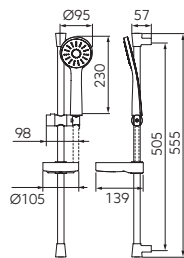

Description	Colour	Index
<p>Nessa sliding shower set</p> <ul style="list-style-type: none"> • 3-function shower handle • streams: rain, massage, mixed • shower handle – Ø 108 mm • Ferro Easy Clean System <ul style="list-style-type: none"> - easy limescale removal • 705 mm sliding metal bar • 150 cm shower hose in brass braided sleeve • cone end • transparent soap dish included with set • double-sided adjustment of bar holders - possibility of mounting in existing wall openings 	chrome	N350B