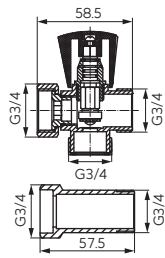

Washing machine connection valve

Z250

- with 3/4 extension
- nominal pressure: 1.0 MPa (10 bar)
- maximum working temperature: 100°C