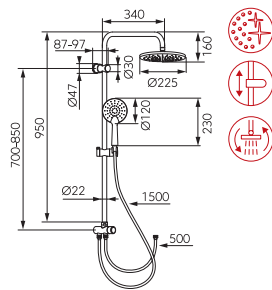

Coppa rainfall with shower set

Rainfall shower:

- Auto Clean System - automatic removal of limescale from overhead shower plates
- 950 mm sliding metal bar
- regulated mounting height
- round overhead shower plate, Ø 225 mm
- ball-joint - adjustable angle of overhead shower plate

Shower:

- Auto Clean System - automatic removal of limescale from shower handle
- 1-function rounded shower handle
- stream: rain
- sliding handle with adjustable shower handle angle
- 150 cm shower hose, PVC, black

Shower switch:

- brass switch with ceramic click button for changing spray function of overhead shower plate

black matt **NP92-BL**
NEW