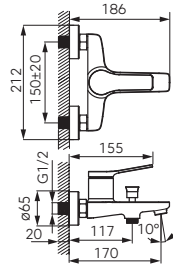

Wall-mounted bath mixer

chrome

BSC1

- ceramic cartridge
- automatic bath/shower switch with a lock
- M24x1 aerator
- G1/2 eccentric connection spacing 150 ± 20 mm
- shower set not included