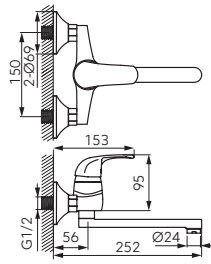

Description	Colour	Index
Wall-mounted sink mixer • ceramic cartridge • wall-mounting • M24x1 flow regulator • swivel spout • G1/2 eccentric connection spacing 150 ± 20 mm	chrome	BVA5