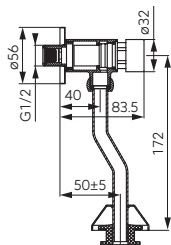

Prestige urinal valve with time flow control - flow time factory setting: ~8 s (for dynamic pressure 1 bar) - outflow time: adjustable from 1 - 15 s (for dynamic pressure 1 bar) - flow rate factory setting: ~0.9 l/cycle - water outflow: adjustable from 0.1 - 2.0 l/cycle (for dynamic pressure 1 bar) - max. water temperature: 25°C - recommended dynamic pressure: 0.1 - 0.4 MPa (1 - 4 bar) - water inlet connection: 1 x G1/2 MT	chrome	Z211