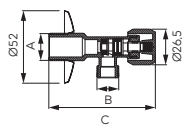

Mushroom valve with rosette and metal knob

- nominal pressure: 1.0 MPa (10 bar)
- max. working temperature: 100 °C

A	B	C [mm]	connection dimensions	Index
G1/2	G3/8	78,5	1/2"x3/8"	Z1238G
G1/2	G1/2	78,5	1/2"x1/2"	Z1212G
G1/2	G3/4	78,5	1/2"x3/4"	Z1234G