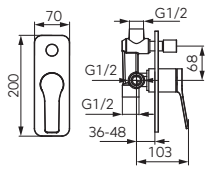

Description

Colour

Index

Build-in shower mixer

chrome

BSC7P

- 2-function
- a set of concealed and surface mounted components
- wall-mounting
- 2-function switch
- ceramic cartridge
- G1/2 connection
- G1/2 shower output