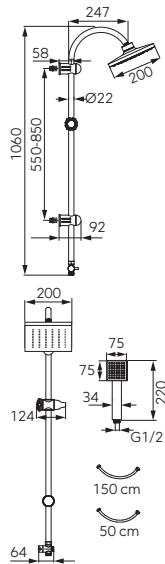

Description	Colour	Index

Squerto sliding shower set with rainfall

chrome **NP22**

1. Rainfall shower:
2. 1060 mm sliding metal bar
   - adjustable spacing distance between holders - possibility of mounting in existing wall openings
   - shower head plate – 200 x 200 mm
   - ball-joint - adjustable angle of overhead shower plate

1. Shower:
- 1-function shower handle
  - streams: rain
  - Ferro Easy Clean System - easy limescale removal
  - 150 cm metal braided shower hose
  - 70 cm PVC connecting hose with G1/2 nut - universal connection to any bath tub or shower faucet

1. Shower switch:
2. metal switch with ceramic insert