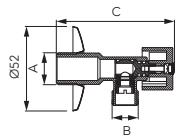

Description

Ball valve with rosette and metal knob

- nominal pressure: 1.0 MPa (10 bar)
- max. working temperature: 100 °C

A	B	C [mm]	connection dimensions	Index
G1/2	G3/8	75,2	1/2"x3/8"	Z1238K
G1/2	G1/2	75,2	1/2"x1/2"	Z1212K
G1/2	G3/4	75,2	1/2"x3/4"	Z1234K