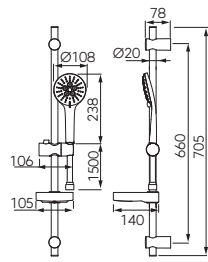

Description	Colour	Index
Nessa sliding shower set • 3-function shower handle • streams: rain, massage, mixed • shower handle – Ø 108 mm • Ferro Easy Clean System - easy limescale removal • 705 mm sliding metal bar • 150 cm shower hose in brass braided sleeve • cone end • transparent soap dish included with set • double-sided adjustment of bar holders - possibility of mounting in existing wall openings	chrome	N350B