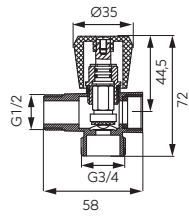

Description

3-way poppet valve

- for connecting a washing machine or dishwasher with existing corner valve
- 1/2 FT connection for flat seal
- nominal pressure: 1.0 MPa (10 bar)
- maximum working temperature: 100°C

		connection dimensions	Index
G1/2	G3/4	1/2"x3/4"	CF3019A