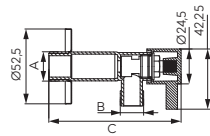

Angle valve with ceramic head

- nominal pressure: 1,0 MPa (10 bar)
- max. working temperature: 100 °C

A	B	C [mm]	connection dimensions	Index
G1/2	G3/8	98	1/2"x3/8"	Z1238C
G1/2	G1/2	98	1/2"x1/2"	Z1212C
G1/2	G3/4	98	1/2"x3/4"	Z1234C