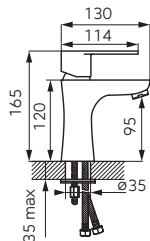

Description	Colour	Index
Algeo standing washbasin mixer • ceramic cartridge • single hole assembly • G5/4 automatic drain plug • M24x1 flow regulator • G3/8 - M10x1 flexible connections	chrome	BAG2-LA
Maximal flow rate for dynamic pressure		
Stream: spray		
1,50 bar (21 psi) → 1,1 l/min (0,28 gpm US)		
3,00 bar (43 psi) → 1,2 l/min (0,30 gpm US)		
4,14 bar (60 psi) → 1,3 l/min (0,33 gpm US)