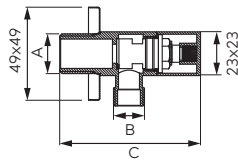

Angle valve with ceramic head and rosette

NEW

Available in Q1 2023

- ceramic head
- no contact of flowing water with paint finish
- the valve body doesn't scratch the rosette during installation
- nominal pressure: 1,0 MPa (10 bar)
- max. working temperature: 100°C
- finish: gold, PVD coating

A	B	C [mm]	connection dimensions	Index
G1/2	G3/8	75	1/2"x3/8"	Z293-G
G1/2	G1/2	75	1/2"x1/2"	Z294-G