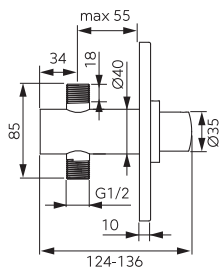

Prestige Pro built-in shower valve with time flow control • Anti Vandal System - protection against disassembly • flow time factory setting: 30 s. • outflow time: adjustable from 25 - 35 s • min. water flow at dynamic pressure of 0.3 MPa (3 bar): 11 l/min. • max. water temperature: 90°C • recommended water temperature: 65°C • recommended dynamic pressure range: 0,1 MPa ≤ P ≤ 0,5 MPa • max. static pressure: 1 MPa (10 bar) • flow time at dynamic pressure 0.3 MPa (3 bar): Regulated 30 + 5/-10 s • starting force (button push): up to 41 N • water inlet connection 2 x G1/2 MT • for cold or pre-mixed water; recommended mixers: MM10 - 3/8" mechanical mixer MT15B - 1/2" thermostatic mixer	chrome	Z503