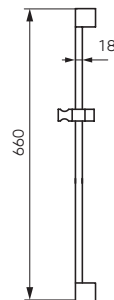

RAIL sliding shower bar • bar length 660 mm • bar diameter – Ø 18 mm		RAIL1.0