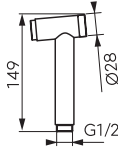

Bidet shower handle

chrome

S66

- brass shower handle with AUTO- STOP system
- G1/2 connection fits any bath/shower or washbasin mixer with an additional G1/2 connection

NEW

Available in Q1 2023