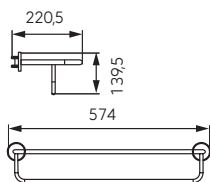

Description	Colour	Index
Towel rack with towel holder	chrome	6845.0