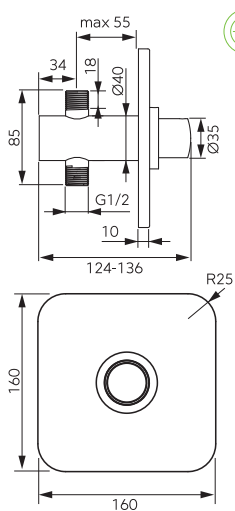

Prestige Pro SQ built-in shower valve with time flow control • Anti Vandal System - protection against disassembly • flow time factory setting: 30 s. • outflow time: adjustable from 25 - 35 s • min. water flow at dynamic pressure of 0.3 MPa (3 bar): 11 l/min. • max. water temperature: 90°C • recommended water temperature: 65°C • recommended dynamic pressure range: 0,1 MPa ≤ P ≤ 0,5 MPa • max. static pressure: 1 MPa (10 bar) • flow time at dynamic pressure 0.3 MPa (3 bar): Regulated 30 + 5/-10 s • starting force (button push): up to 41 N • water inlet connection 2 x G1/2 MT • for cold or pre-mixed water; recommended mixers: MM10 - 3/8" mechanical mixer MT15B - 1/2" thermostatic mixer	chrome	Z503SQ