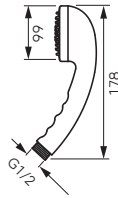

Description

Colour

Index

Milo shower handle

chrome

S318

- 1-function
- stream: rain
- Ferro Easy Clean System
- easy limescale removal