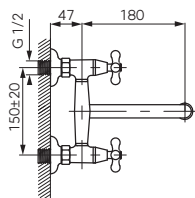

Description	Colour	Index
Wall-mounted sink mixer • moving faucet heads • wall-mounting • M22x1 flow regulator • swivel spout • G1/2 eccentric connection spacing 150 ± 20 mm	chrome	XR5