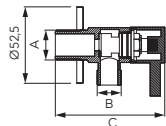

Angle valve with ceramic head and rosette

- nominal pressure: 1,0 MPa (10 bar)
- max. working temperature: 90 °C

A	B	C [mm]	connection dimensions	Index
G1/2	G3/8	75,3	1/2"x3/8"	Z295
G1/2	G1/2	75,3	1/2"x1/2"	Z296