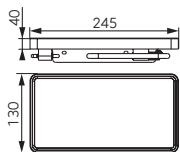

Description	Colour	Index
Shelf with toilet paper holder and hook	steel/white	65540.1