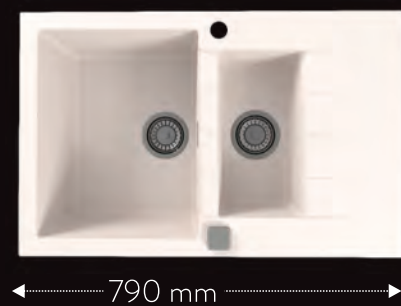

CADIT

Cadit 10

Size: 590 x 500 mm
 Bowl dimensions: 325 x 425 x 1200 mm

←45→ Minimal cabinet width

Cadit 20

Size: 790 x 500 mm
 Bowl dimensions: 375 x 425 x 200 mm

←50→ Minimal cabinet width

Cadit 40

Size: 860 x 500 mm
 Bowl dimensions: 445 x 425 x 200 mm

←60→ Minimal cabinet width

Cadit 70

Size: 790 x 500 mm
 Bowl dimensions: 330 x 425 x 200 mm
 170 x 340 x 140 mm

←60→ Minimal cabinet width

Atrox models are made of **high-grade composite material Granital** with great characteristics: