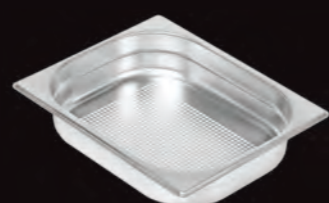

G91-carbon

All the extras that will make your Atrox a perfect sink station.

Only few mixer tap suggestions

Zenit

Romi

Lyra

Stylish and functional extras

Stainless pan GN 1/2
325 x 265 x 25 mm - 1008733
x 40 mm - 1008732
x 65 mm - 1008731
x 100 mm - 1008730