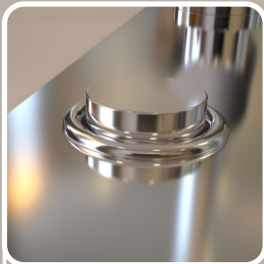

Push Pop-Up siphon

Get the functionality and elegance of your kitchen sink **WITH JUST A PUSH OF A BUTTON.**

automatic