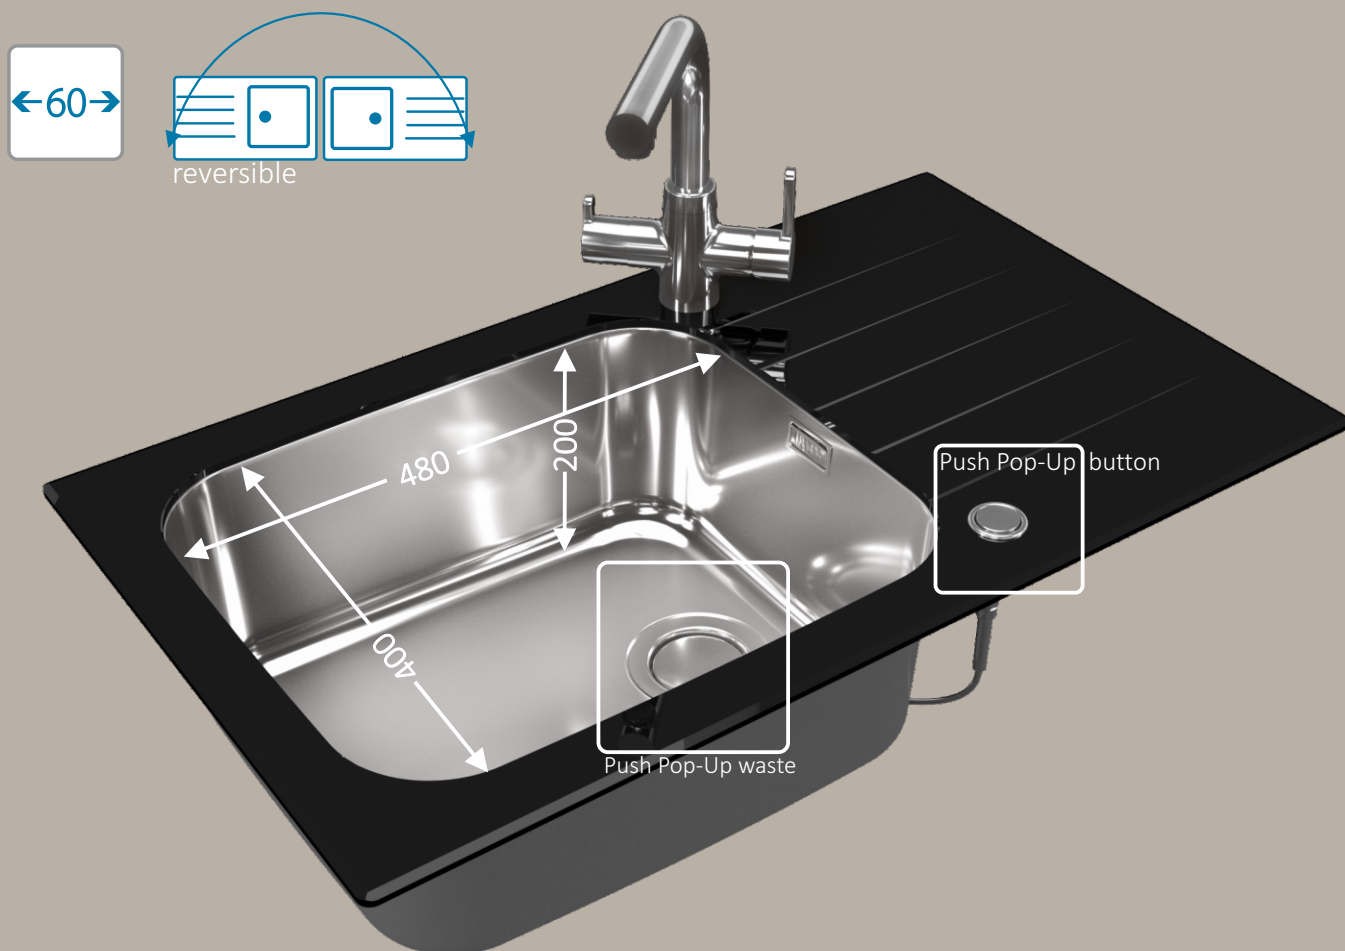

ALVEUS

We upgraded the tempered glass kitchen sinks with
Push Pop Up siphon.

We managed to elegantly hide the drainer grid with a magnetic cover and so fuse it with the sink bottom into unified surface. As for managing the overflow we thoughtfully designed a button which only needs a simple push. And because of its shape the Push Pop Up button will not at all disturb your everyday tasks around the kitchen sink.

We expended a diverse offer of tempered glass kitchen sink by adding a
NEW Glassix Up 40 model with a huge and deep bowl in which handling the pots and trays is a piece of cake.

NEW

Glassix Up 40