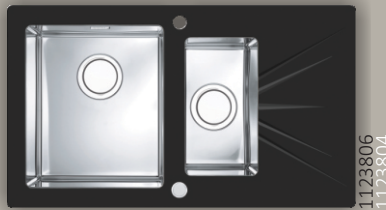

We managed to elegantly hide the drainer grid with a magnetic cover and so fuse it with the sink bottom into unified surface. As for managing the overflow we thoughtfully designed a button which only needs a simple push. And because of its shape the Push Pop Up button will not at all disturb your everyday tasks around the kitchen sink.

available in white and black colour

classic inset (I) mounting

reversible model your choice of left or right position

Push Pop-Up siphon

Get the functionality and elegance of your kitchen sink **WITH JUST A PUSH OF A BUTTON.**

automatic

magnetic drainer cover

easy management

www.ALVEUS.si

KARAT UP

Karat Up 10

1123798
1123795

1123799
1123796

←45→ SINK 860 x 500mm
BOWL 340 x 400 x 195mm

Karat Up 20

1123806
1123804

1123807
1123805

←60→ SINK 860 x 500mm
BOWL 340 x 400 x 195mm
180 X 340 X 160mm

WAVE UP

Wave Up 10

1123811
1123810