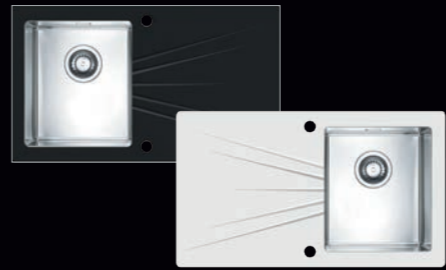

Crystalix 10

Crystalix 10

Dimensions 860 x 540 mm
Bowl dimensions 340 x 400 x 200 mm
Min. cabinet size 400 mm
Installation type [I] inset
Orientation left / right
Includes Pop-Up, detergent dispenser, strainer bowl

Dimensions 860 x 540 mm
Bowl dimensions 340 x 400 x 200 mm
Min. cabinet size 180 x 400 x 175 mm
Installation type [I] inset
Orientation left / right
Includes Pop-Up, detergent dispenser, strainer bowl

Get in line!

ALVEUS

Karat Up 10 | Karat 10

Dimensions 860 x 500 mm
Bowl dimensions 340 x 400 x 195 mm
Min. cabinet size 500 mm
Installation type [I] inset
Orientation left / right
Includes PUSH Pop-Up | Pop-Up