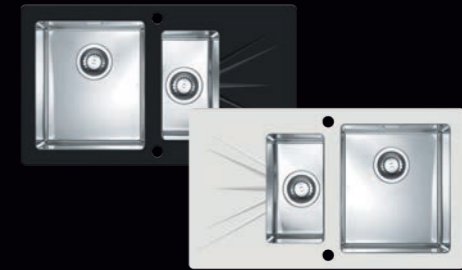

Crystalix 10

Crystalix 10

Dimensions 860 x 540 mm
Bowl dimensions 340 x 400 x 200 mm
Min. cabinet size 400 mm
Installation type [I] inset
Orientation left / right
Includes Pop-Up, detergent dispenser, strainer bowl

Get in line!

ALVEUS

Karat Up 10 | Karat 10

Dimensions 860 x 500 mm
Bowl dimensions 340 x 400 x 195 mm
Min. cabinet size 500 mm
Installation type [I] inset
Orientation left / right
Includes PUSH Pop-Up | Pop-Up

Karat Up 20 | Karat 20

Dimensions 860 x 500 mm
Bowl dimensions 340 x 400 x 195 mm
180 x 340 x 160 mm
Min. cabinet size 800 mm
Installation type [I] inset
Orientation left / right
Includes PUSH Pop-Up | Pop-Up

Be bold!

ALVEUS

Glassix Up 10 | Glassix Up 10

Dimensions 860 x 500 mm
Bowl dimensions 340 x 400 x 180 mm
Min. cabinet size 450 mm
Installation type [I] inset
Orientation reversible
Includes PUSH Pop-Up | Pop-Up